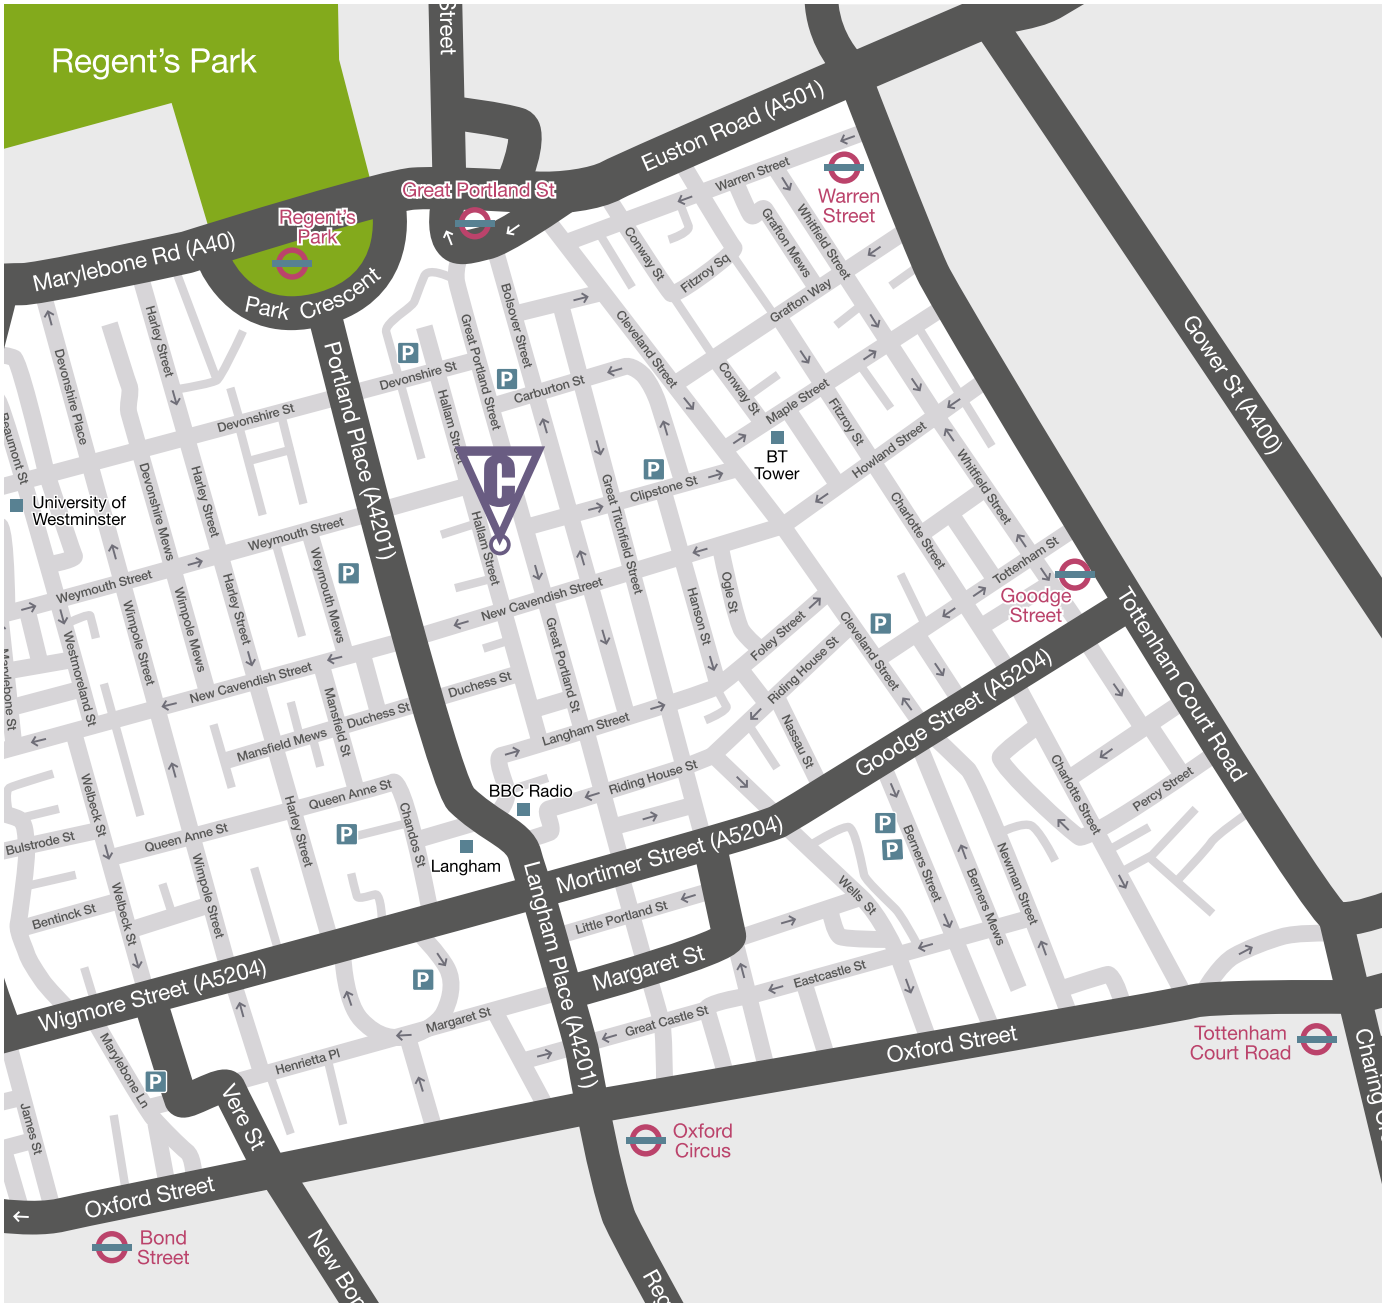

HALLAM

📍 44 Hallam Street, London W1W 6JJ

🚇 NEAREST TUBE

🚆 NEAREST OVERGROUND

-  Great Portland Street
-  Regent's Park
-  Oxford Circus

- 3 min**
- 4 min**
- 5 min**

- Euston
- Marylebone
- St Pancras

- 14 min**
- 14 min**
- 19 min**

Walking times based upon a fast walk as estimated on walkit.com